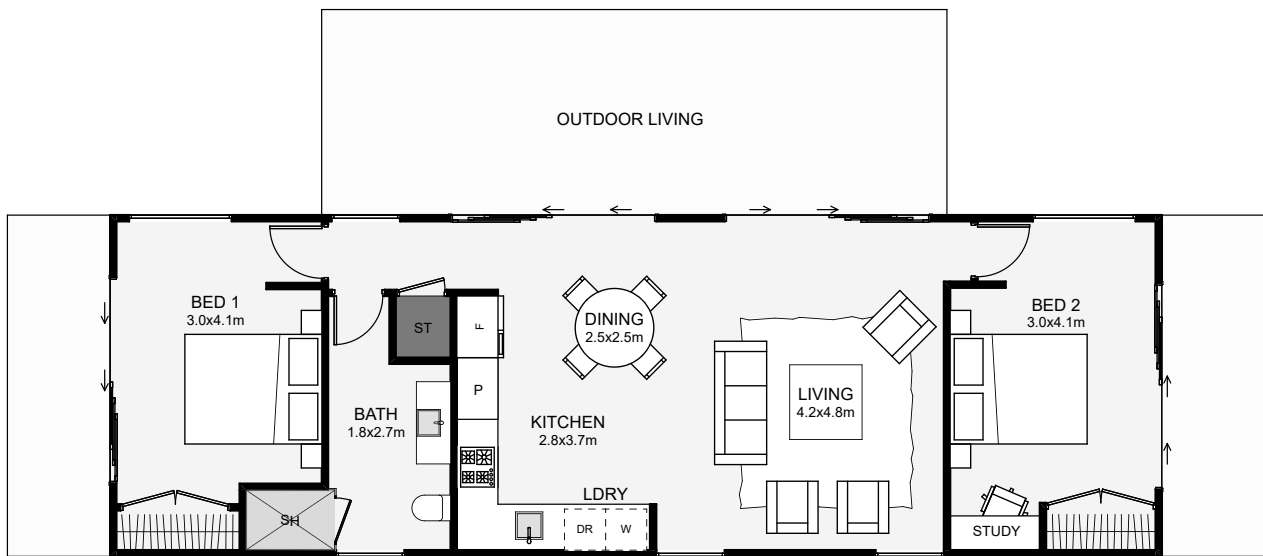

This small gable home is designed to make use of a wide north-facing outlook. Inside, all living is centred, between two bedrooms giving you full privacy. If your section has width, this dwelling will have you enjoying the view with some fabulous indoor/outdoor flow!

Floor Area: 76m<sup>2</sup>

 2  
  3  
  2  
  1  
  15.4m  
  5.0m

Contact us:

Ph: 021 143 0336

E: [admin@asbuilders.co.nz](mailto:admin@asbuilders.co.nz)

 [www.asbuilders.co.nz](http://www.asbuilders.co.nz)