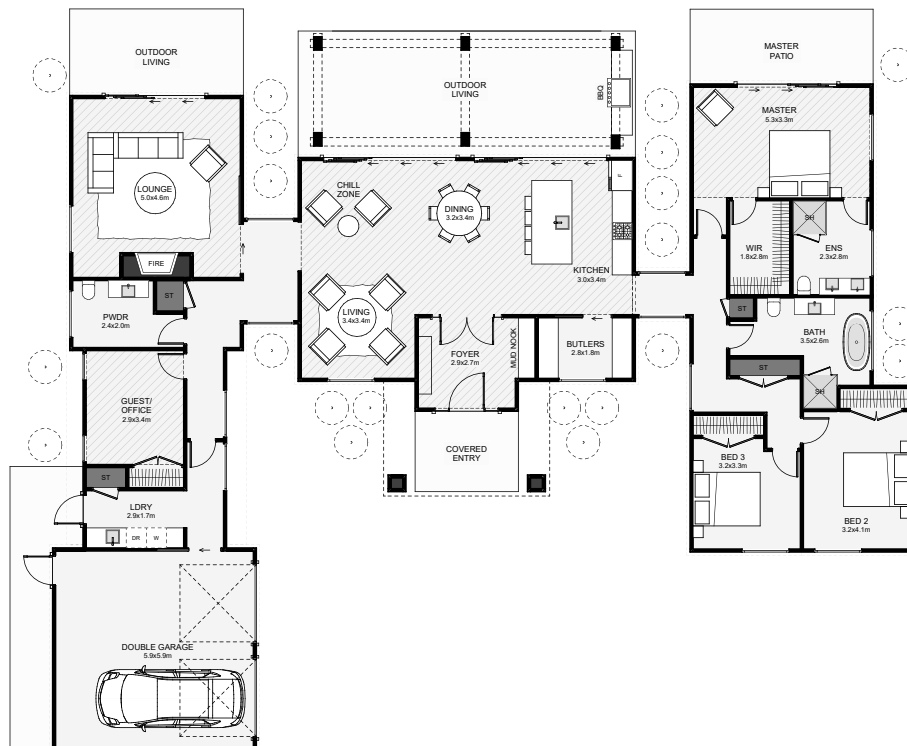

This architectural lifestyle home will have you inspired every time you pull up to your driveway. Symmetry, scale, and a light colourway with a dark slate tile roof give this home a timeless, grand feel. Inside, you walk into a large foyer with large internal double glass doors and a handy built-in mud-nook. There's also a large scullery, a private second lounge, an optional private office separate from all other rooms and a master set for views overlooking your sanctuary.

Floor Area: 261m²

 2
  4
  3
  2

 25.7m
  19.9m

Contact us:

Ph: 021 143 0336

E: admin@asbuilders.co.nz

 www.asbuilders.co.nz