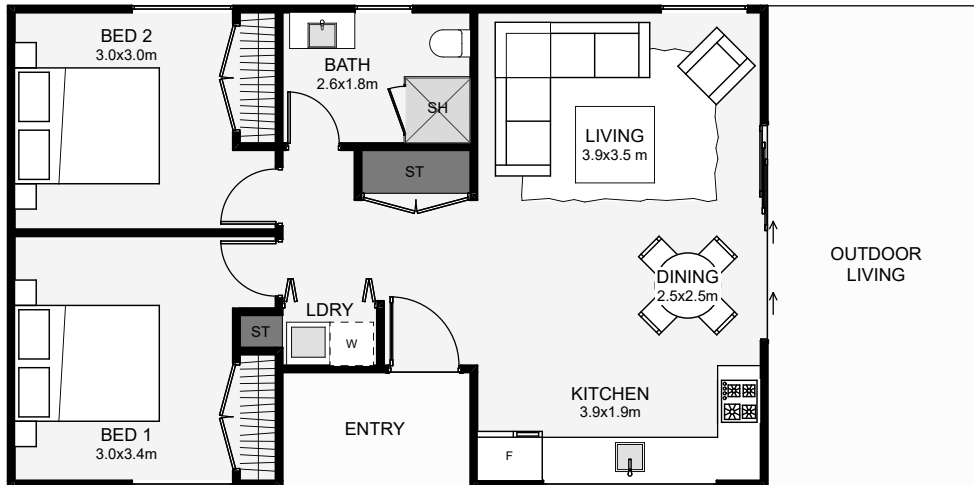

This classic, gable dwelling will look sharp wherever you place it. Inside, the bedrooms and living nearly appear as separate wings. The bathroom, laundry and covered entry void make this happen. Simple and timeless are two words that describe this home well.

Floor Area: 67m<sup>2</sup>

 2  
  4  
  2  
  1  
  10.5m  
  6.7m

Contact us:

Ph: 021 143 0336

E: [admin@asbuilders.co.nz](mailto:admin@asbuilders.co.nz)

 [www.asbuilders.co.nz](http://www.asbuilders.co.nz)