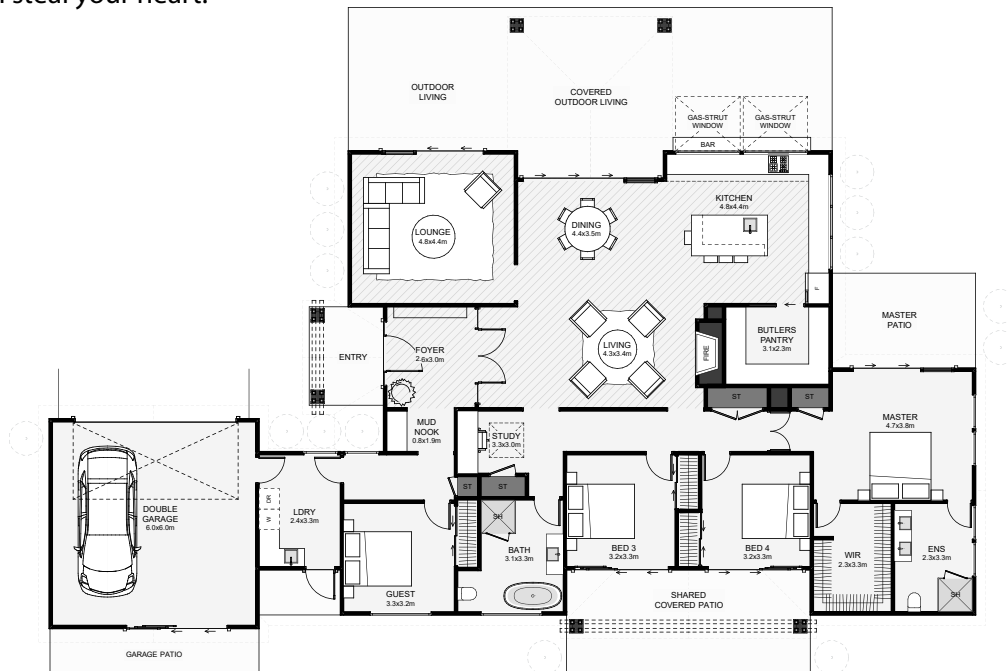

Right from entry, this elegant home will impress with its large foyer that aligns with large glass interior doors through to a casual living space with the warmth of a fireplace at the peak height of the grand-high, sloping ceiling above. Other features include a private lounge, a mud nook off the foyer, outdoor covered living, an outdoor bar with double gas-strut windows like no other, a large butlers pantry, a natural lit study and a separate guest bedroom for those that come and go. This home will steal your heart!

Floor Area: 255m²

 2  4  2  2  27.3m  18m

Contact us:

Ph: 021 143 0336

E: admin@asbuilders.co.nz

 www.asbuilders.co.nz